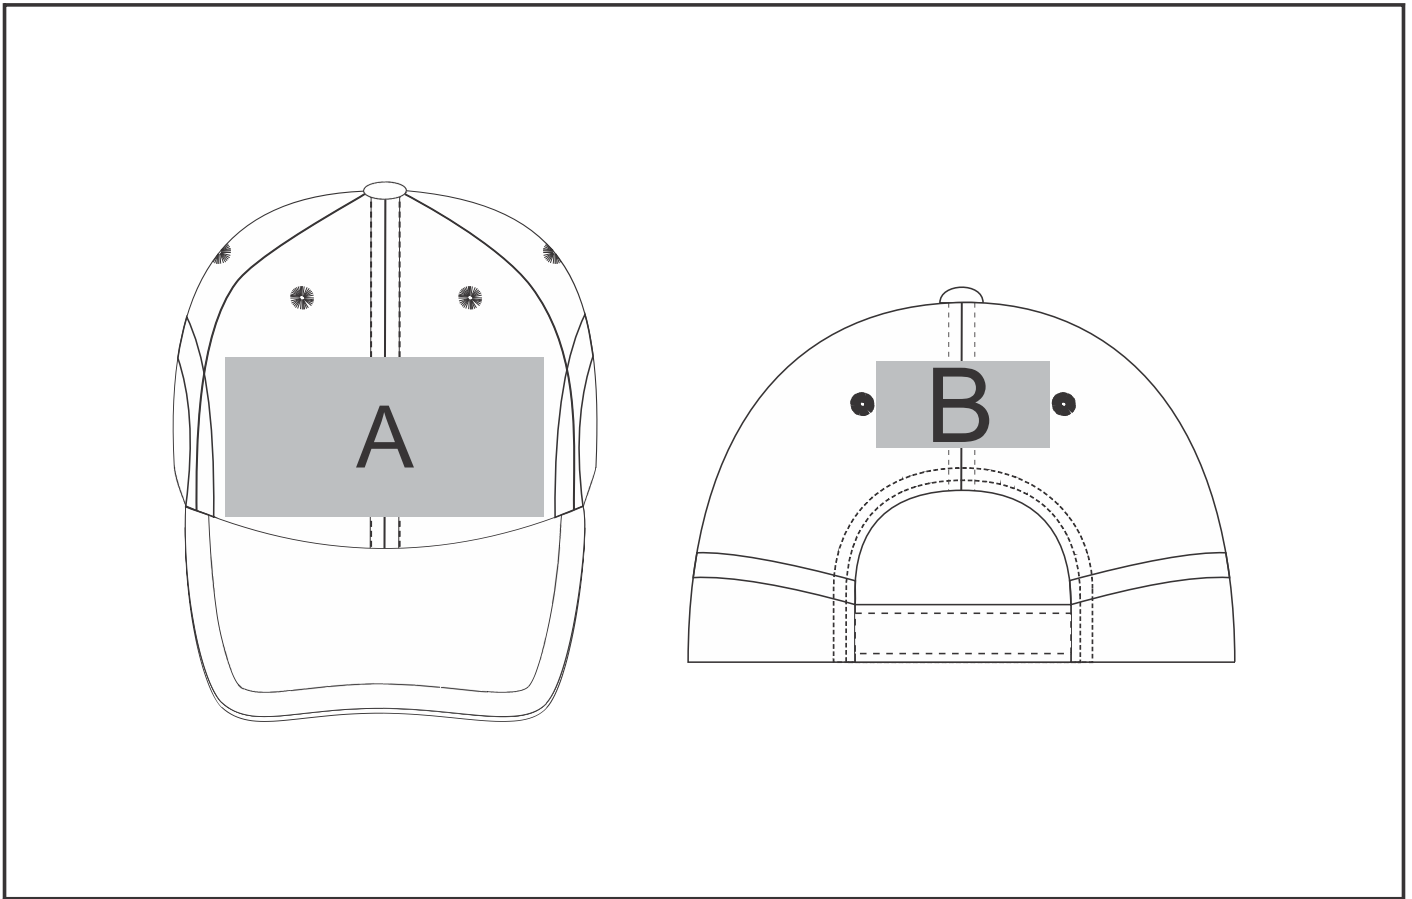

ALT-PCT

Championship 6 Panel Cap

Need to know:

Branding Options:

Position A

1. Digital Transfer Caps (DTC-CAP)
Full Colour
Size: 110mm wide x 55mm high
2. Embroidery (EM-CAPFRONT)
N/A
Size: 110mm wide x 55mm high
3. Silicone (STP-A)
N/A
Size: 30mm wide x 30mm high
4. Silicone (STP-B)
N/A
Size: 50mm wide x 50mm high
5. Silicone (STP-C)
N/A
Size: 80mm wide x 55mm high
6. Silicone (STP-D)
N/A
Size: 110mm wide x 55mm high

Position B

1. Digital Transfer Caps (DTC-CAP)
Full Colour
Size: 50mm wide x 20mm high
2. Embroidery (EM-CAPBACK)
N/A
Size: 80mm wide x 25mm high
3. Silicone (STP-A)
N/A
Size: 30mm wide x 20mm high
4. Silicone (STP-B)
N/A
Size: 50mm wide x 20mm high